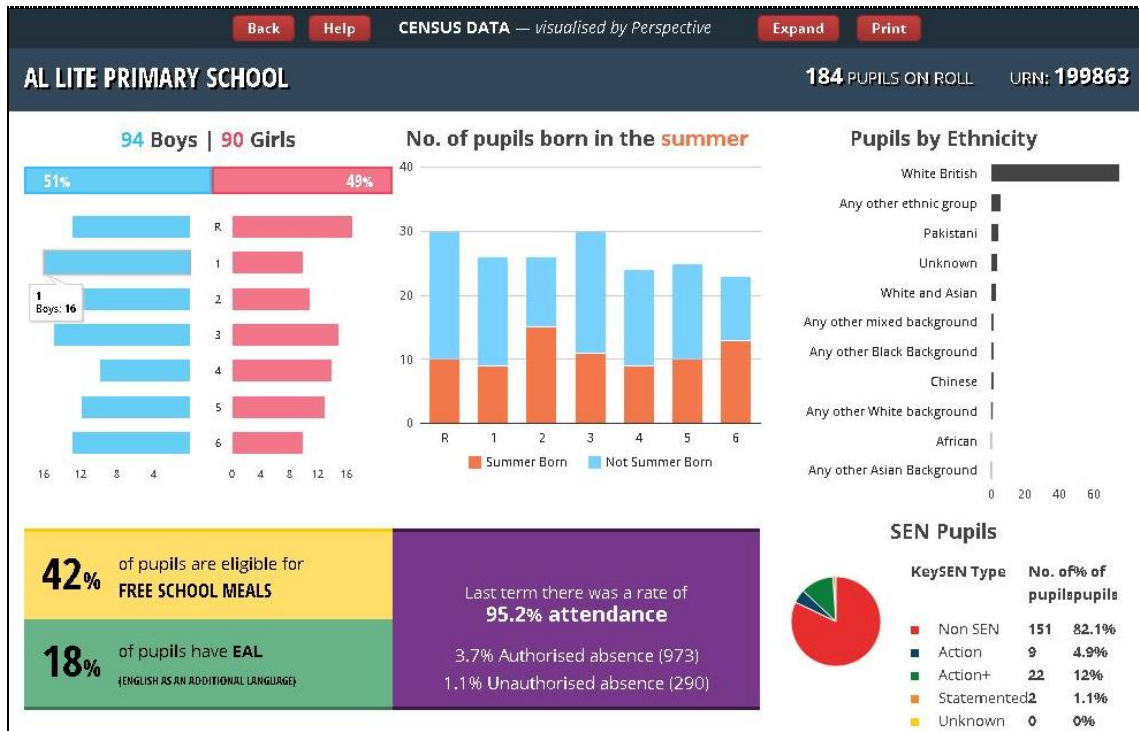

Perspective Lite: Pupil Census Infographic Creator

Free to every Headteacher in England; request your school's password; 0151 705 3659 / perspective@angelsolutions.co.uk

Analyse trends and tell your school's story in just a few seconds; ideal to inform stakeholders or add to School Self-Evaluation (SSE)