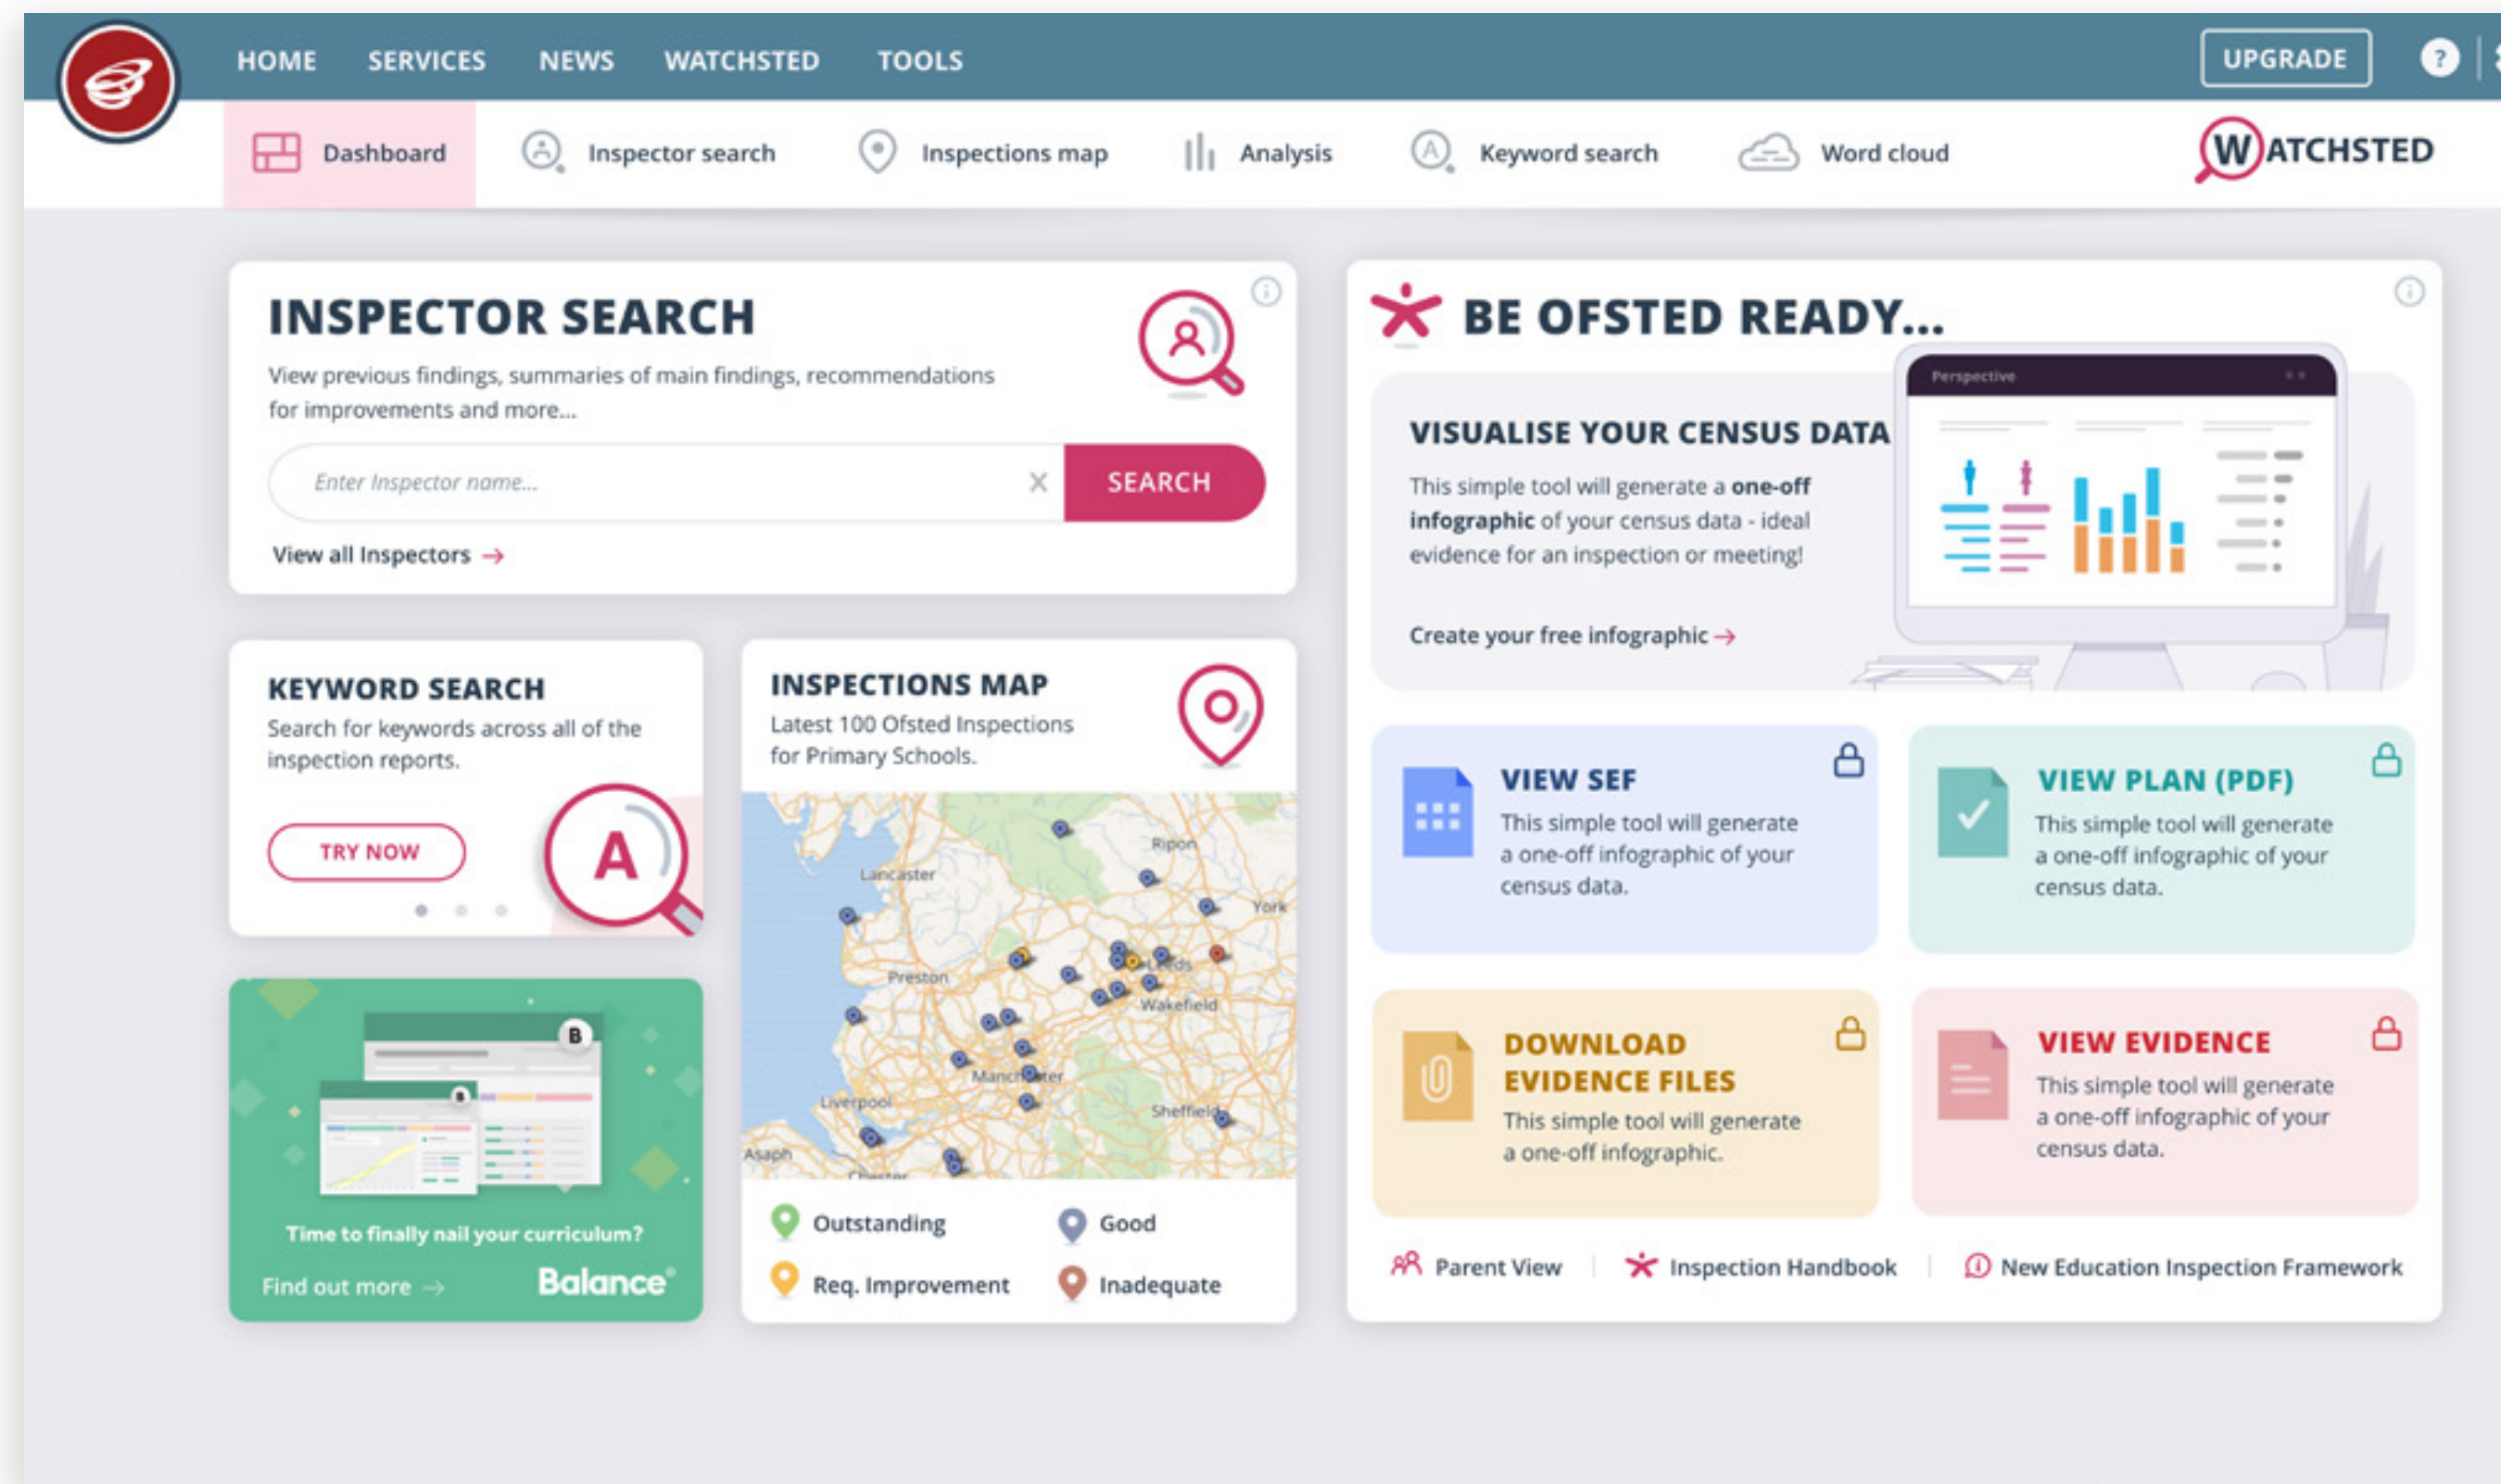

Inspector Profiles summarises every inspection your lead inspector has done, showing you their main findings, recommendations, recurring themes – and even the other schools they’ve recently inspected on a map.

ONE-CLICK GRAPHICS

Make sense of your census data *quickly* and *easily* with our infographic creator.

Transform your data into an easy-to-understand visual, making it easy to see the wider context of your school (including SEND, FSM, and summer-born children).