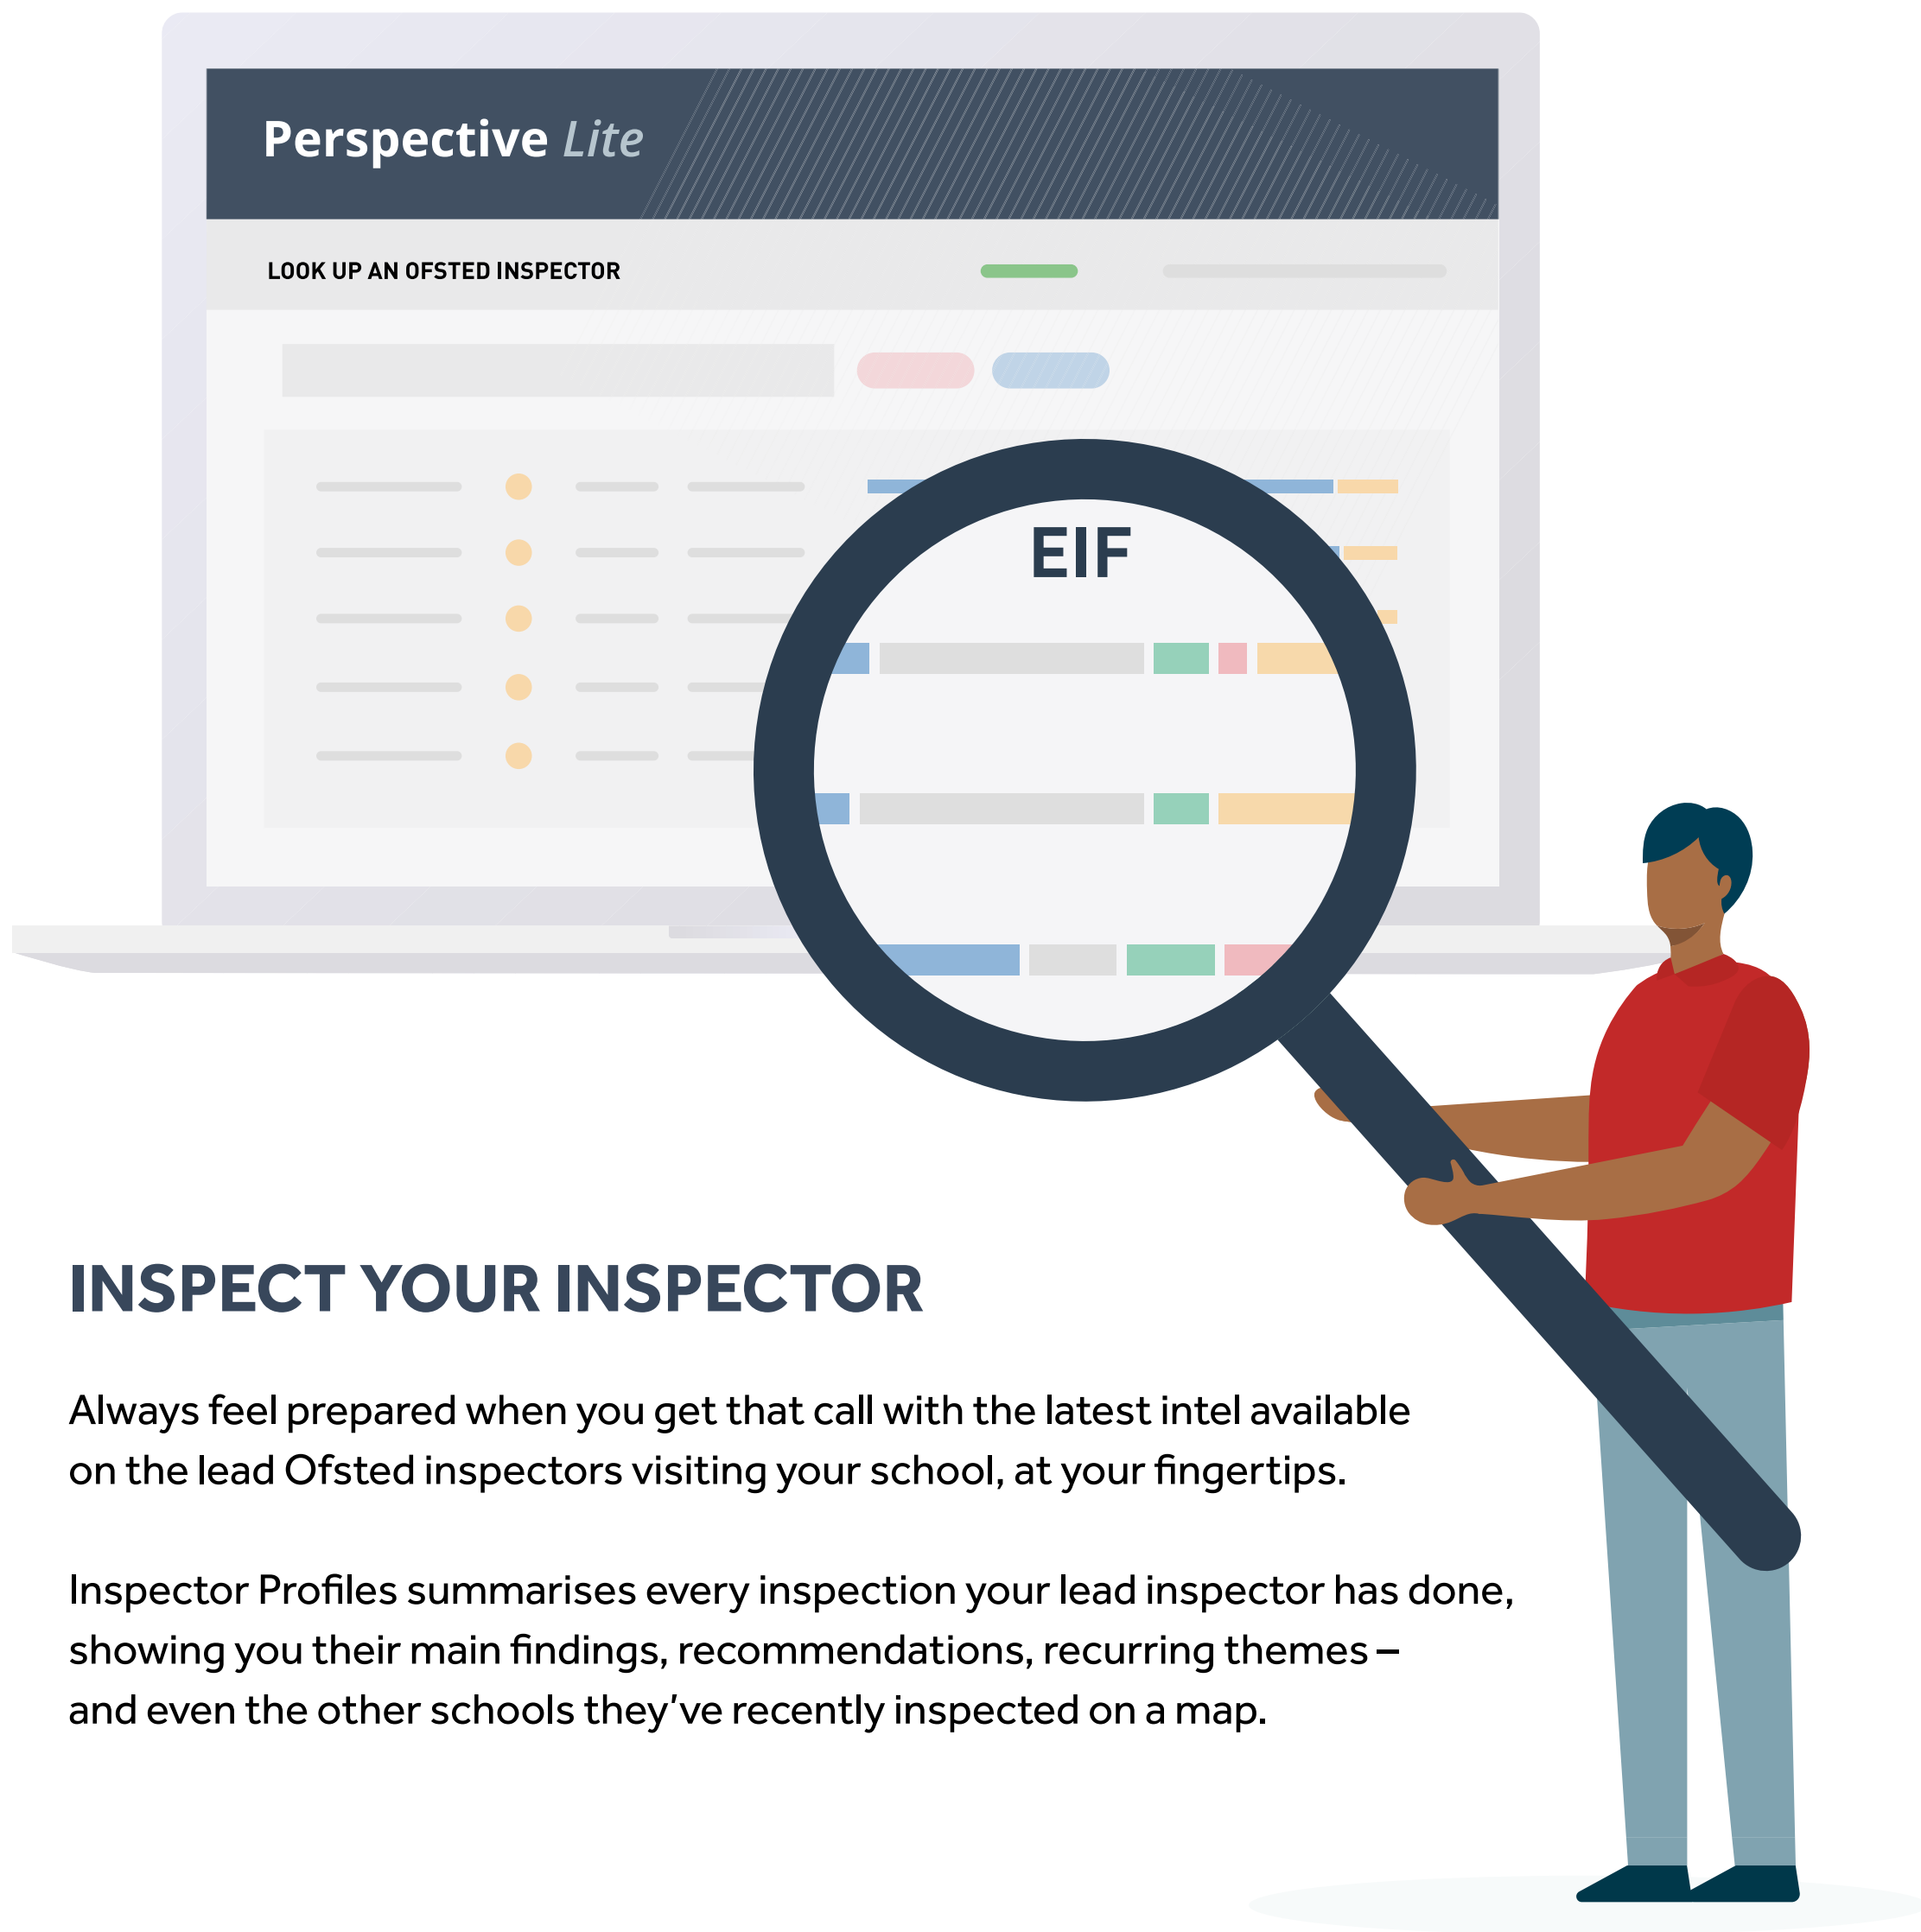

INSPECT YOUR INSPECTOR

Always feel prepared when you get that call with the latest intel available on the lead Ofsted inspectors visiting your school, at your fingertips.

Inspector Profiles summarises every inspection your lead inspector has done, showing you their main findings, recommendations, recurring themes – and even the other schools they’ve recently inspected on a map.