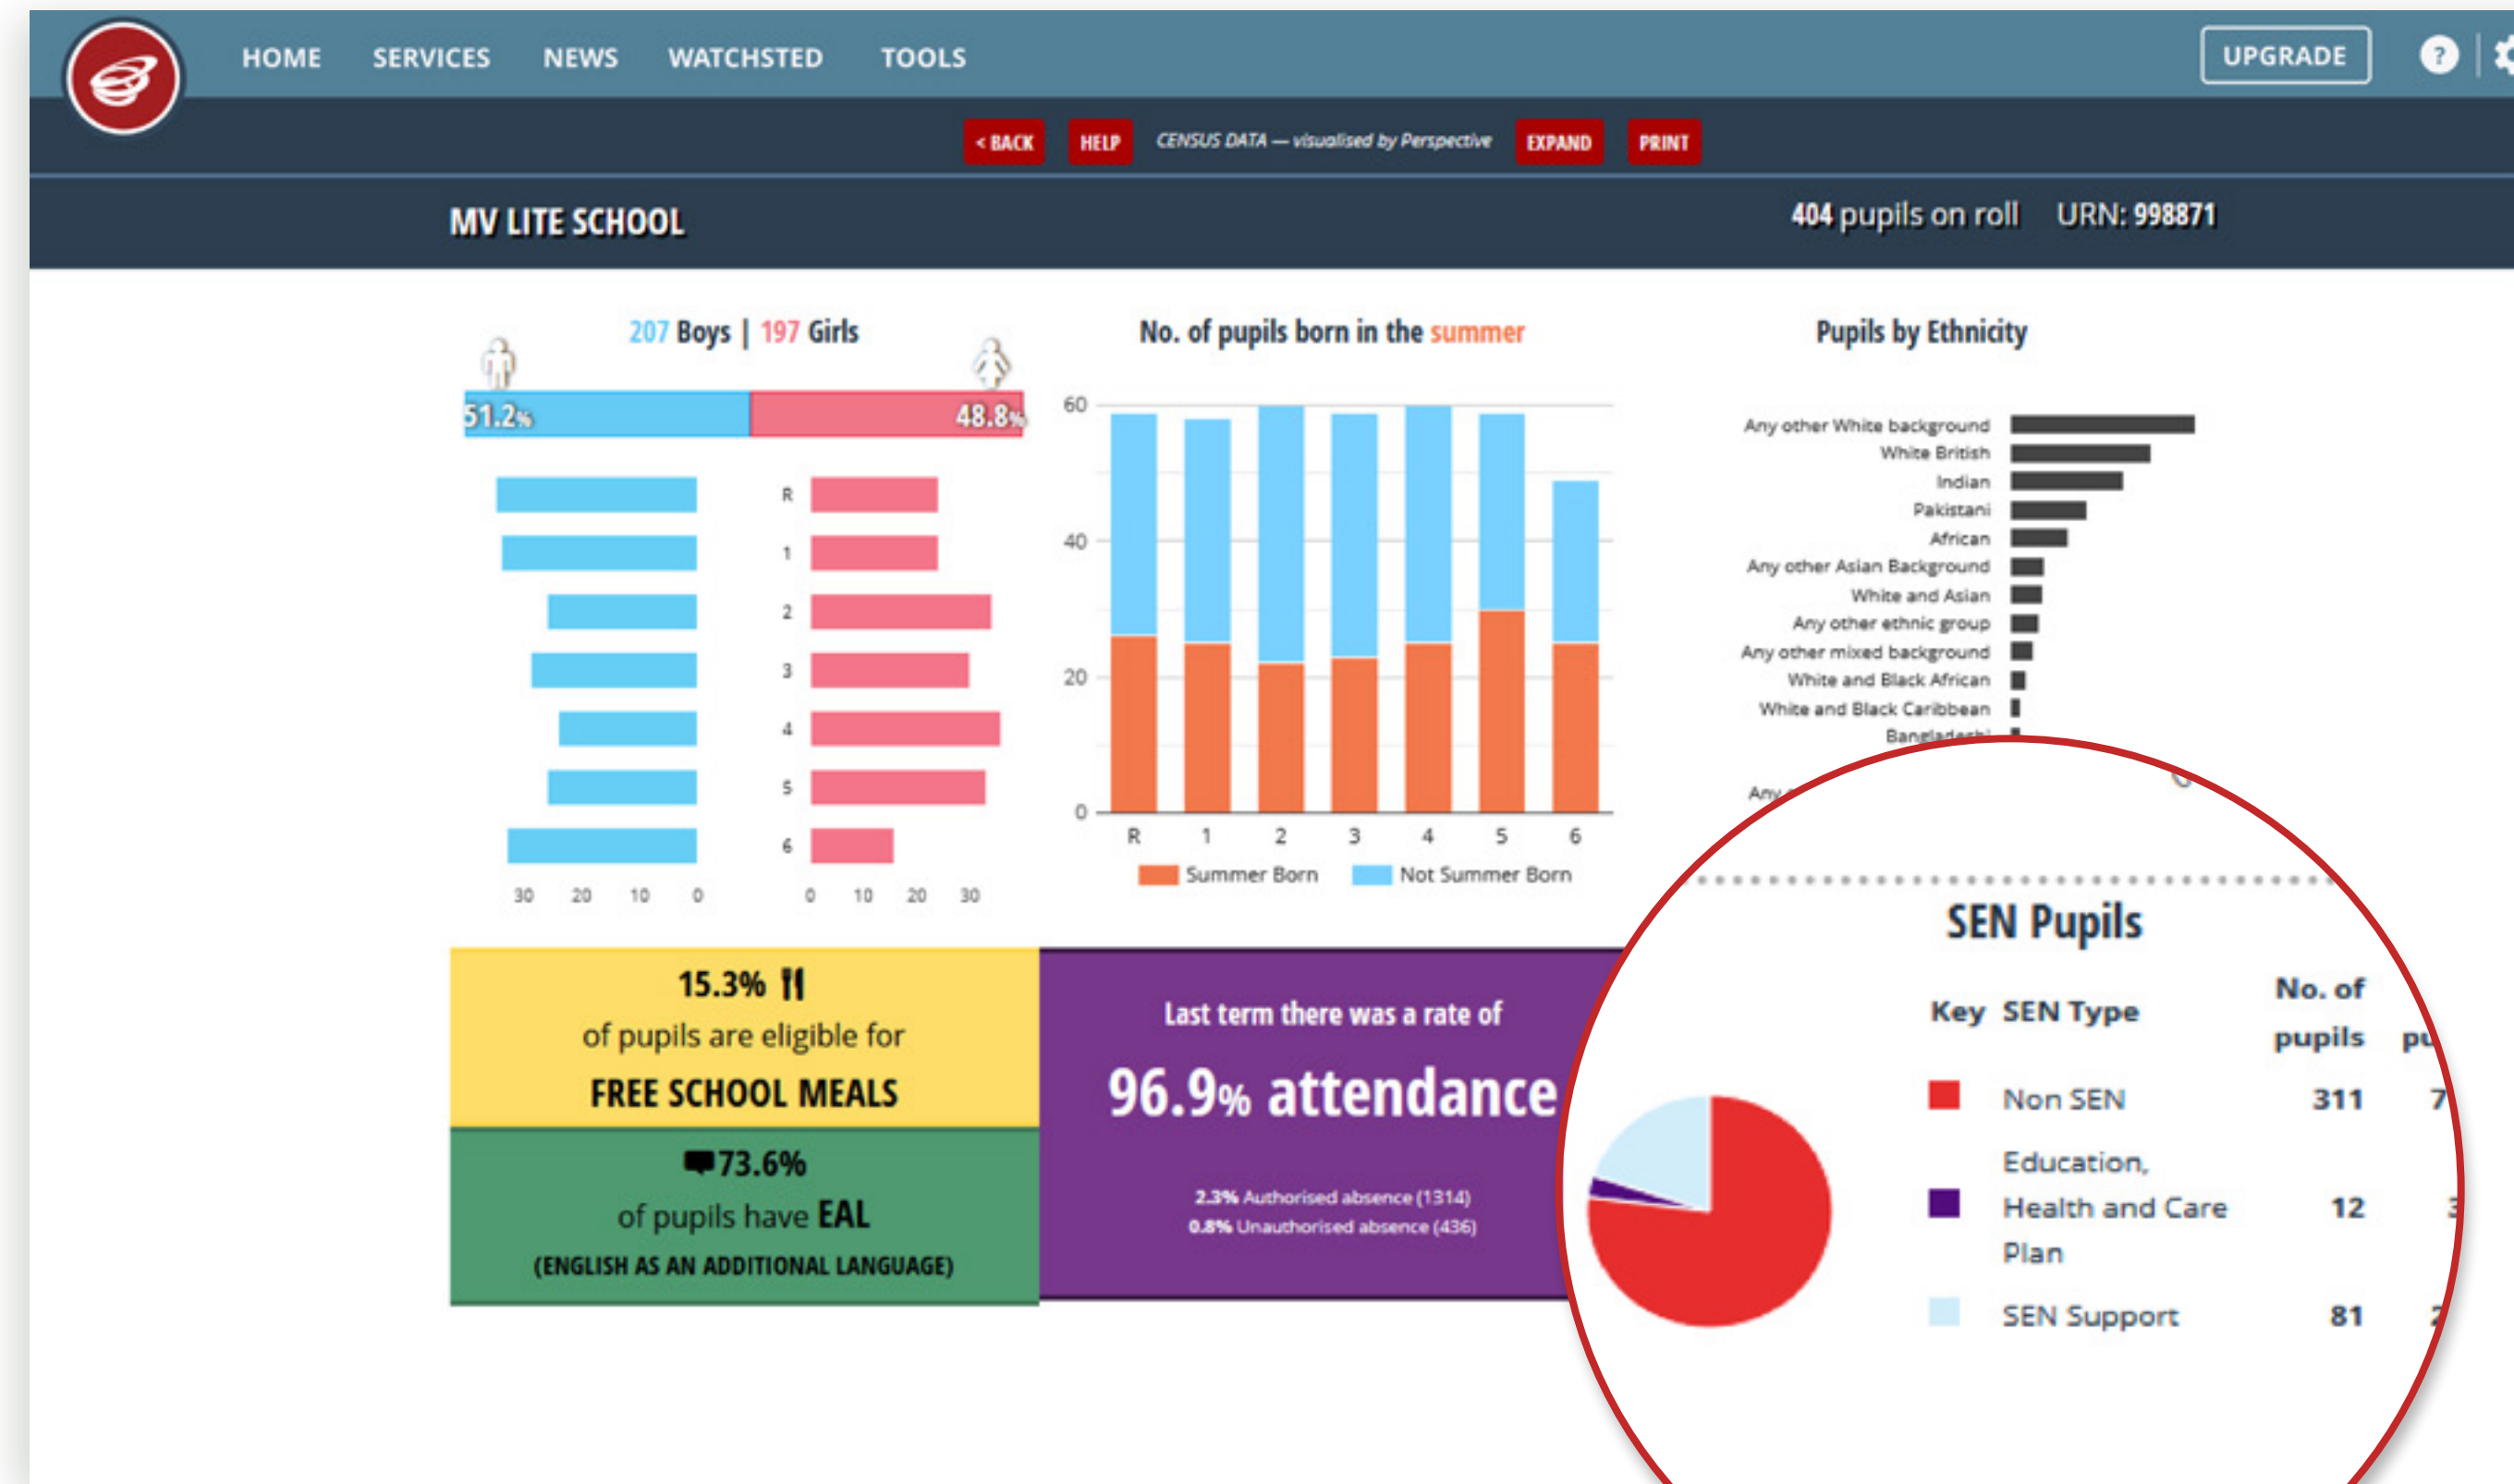

ONE-CLICK GRAPHICS

Make sense of your census data *quickly* and *easily* with our infographic creator.

Transform your data into an easy-to-understand visual, making it easy to see the wider context of your school (including SEND, FSM, and summer-born children).

Plus, you'll save time – no more faffing required to prepare for your governor meetings or inspections. One-click, and you're ready to go.